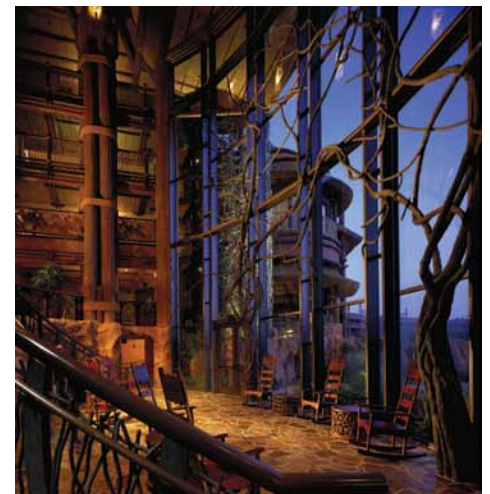

## Disney's Animal Kingdom Lodge

Disney's Animal Kingdom Lodge is a unique luxury resort designed to transport visitors into the myth, magic, and mystery of Africa's pristine wilderness, ancient civilizations, and vast landscapes. Built adjacent to Disney's Animal Kingdom, hundreds of wild animals and exotic birds thrive in a 33-acre savannah-like game park where they are quietly visible from the lodge's many guestrooms and viewing areas.

Combining the art of African craftsmen with wild game viewing, story telling around the campfire, and the simplicity of a tented camp, Animal Kingdom Lodge evokes the profound adventure of the Epic of Life -- dawn, dusk, the edge of light -- through an elegant journey to the Dark Continent. The 75-acre flat site in central Florida is adjacent to Walt Disney World's fourth theme park: The Animal Kingdom. Challenges encountered included translating African mythic animal and landscape traditions into built form and art; achieving the effects of African topography and long views on a flat site; and providing the comfort and familiarity of vernacular materials like mud and thatch using clean, safe, durable, new materials.

The horseshoe layout of the hotel echoes the shape of a Zulu Kraal. By placing the main lobby at the third level, above the service and livestock levels, visitors command a view of the savannah as through from a protruding outcropping of rock. Varying roof heights, materials, and textures disguise the extensive size of the hotel, as an "elephant in the bush."

Fiber thatch "shingles," synthetic rock "kopje," and a fiberglass "lamella" ceiling structure serve as clean, safe alternatives to vernacular African construction. The lobby features the work of African artists, offering the visitor an opportunity to "learn through entertainment."