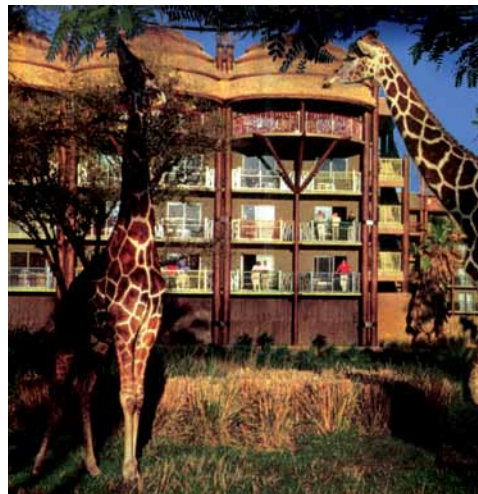

## Disney's Animal Kingdom Lodge

Disney's Animal Kingdom Lodge is a unique luxury resort designed to transport visitors into the myth, magic, and mystery of Africa's pristine wilderness, ancient civilizations, and vast landscapes. Built adjacent to Disney's Animal Kingdom, hundreds of wild animals and exotic birds thrive in a 33-acre savannah-like game park where they are quietly visible from the lodge's many guestrooms and viewing areas.

Combining the art of African craftsmen with wild game viewing, story telling around the campfire, and the simplicity of a tented camp, Animal Kingdom Lodge evokes the profound adventure of the Epic of Life -- dawn, dusk, the edge of light -- through an elegant journey to the Dark Continent. The 75-acre flat site in central Florida is adjacent to Walt Disney World's fourth theme park: The Animal Kingdom. Challenges encountered included translating African mythic animal and landscape traditions into built form and art; achieving the effects of African topography and long views on a flat site; and providing the comfort and familiarity of vernacular materials like mud and thatch using clean, safe, durable, new materials.

The horseshoe layout of the hotel echoes the shape of a Zulu Kraal. By placing the main lobby at the third level, above the service and livestock levels, visitors command a view of the savannah as through from a protruding outcropping of rock. Varying roof heights, materials, and textures disguise the extensive size of the hotel, as an "elephant in the bush."

Fiber thatch "shingles," synthetic rock "kopje," and a fiberglass "lamella" ceiling structure serve as clean, safe alternatives to vernacular African construction. The lobby features the work of African artists, offering the visitor an opportunity to "learn through entertainment."